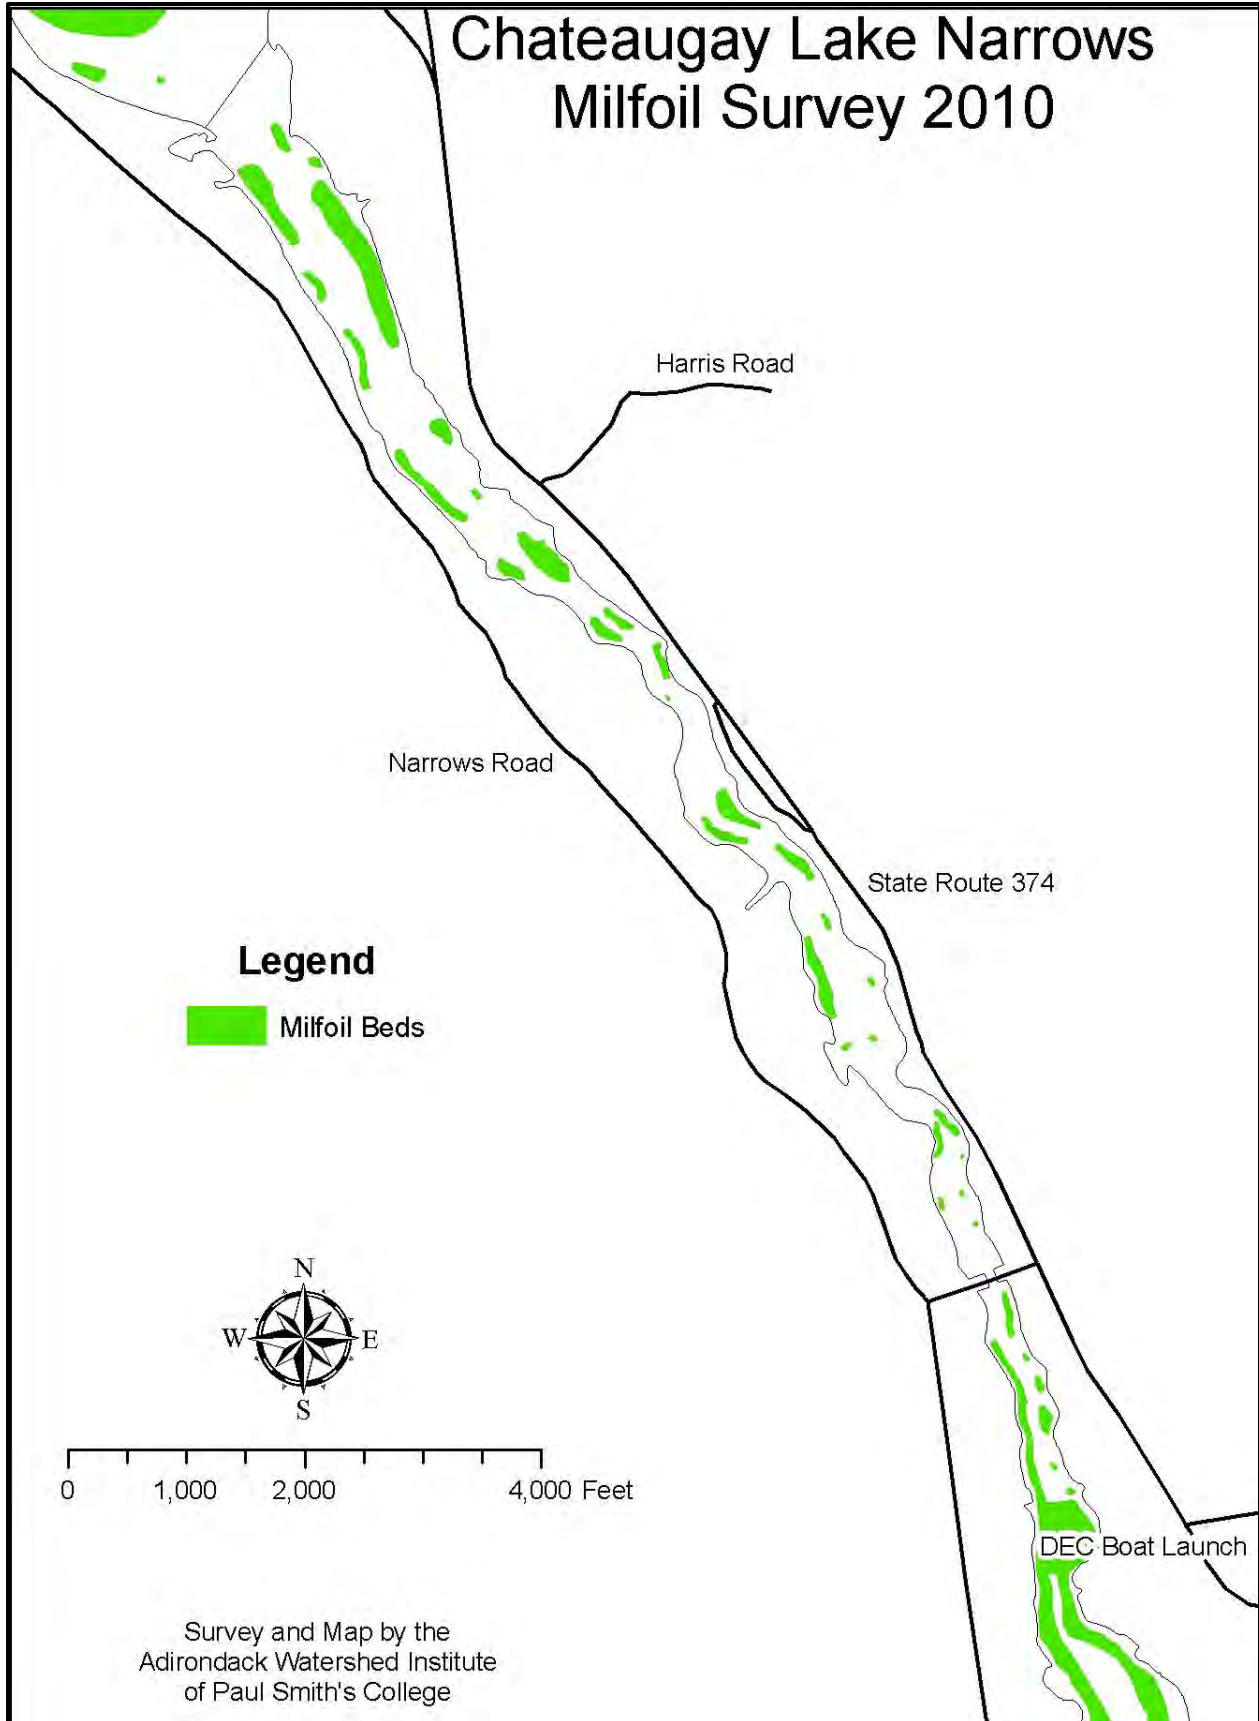

# Chateaugay Lake Narrows Milfoil Survey 2010

## Legend

 Milfoil Beds

0 1,000 2,000 4,000 Feet

Survey and Map by the  
Adirondack Watershed Institute  
of Paul Smith's College