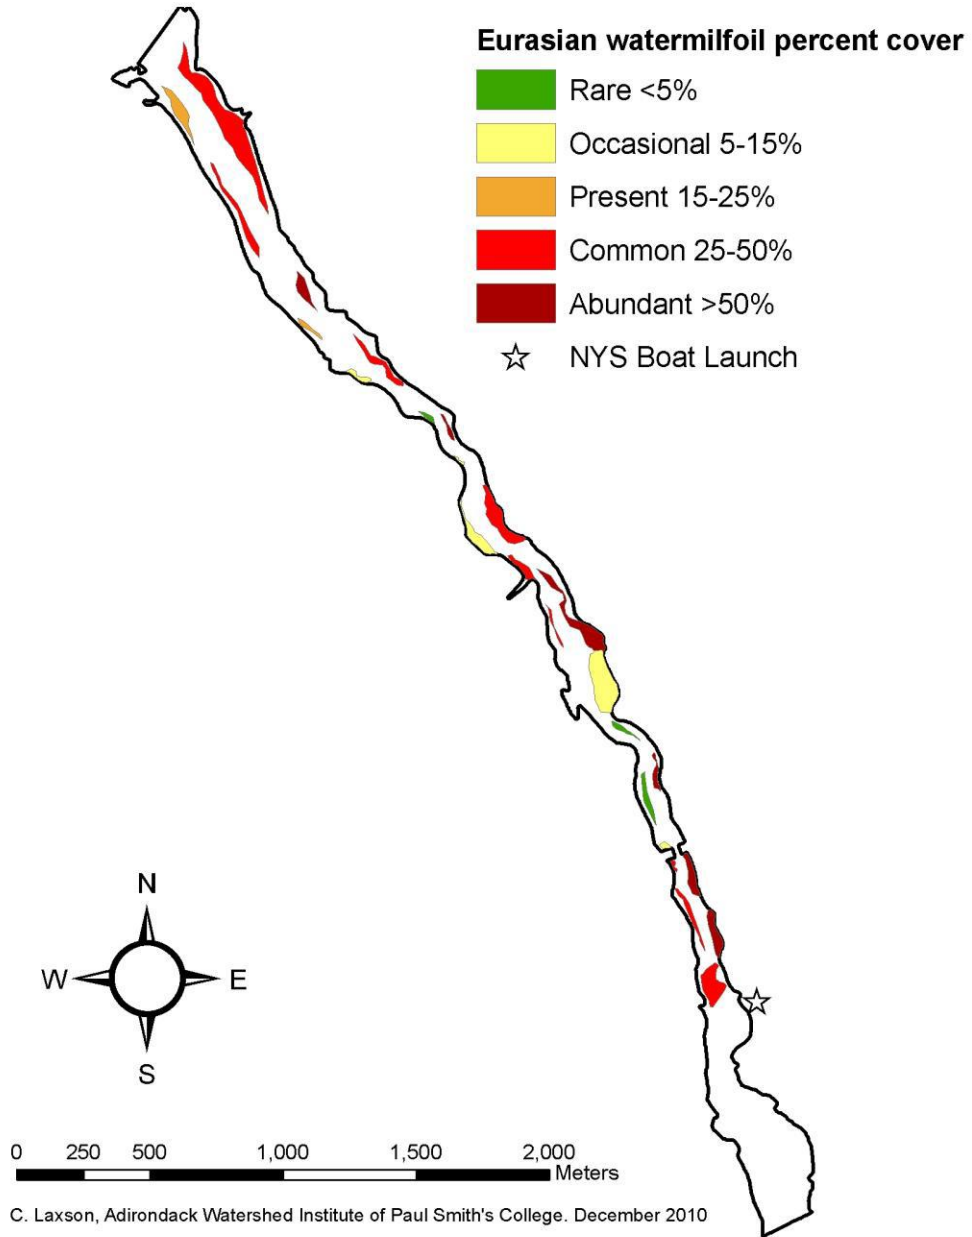

Aquatic Plant Survey, Chateaugay Narrows

Note: Surface survey conducted August 2010.