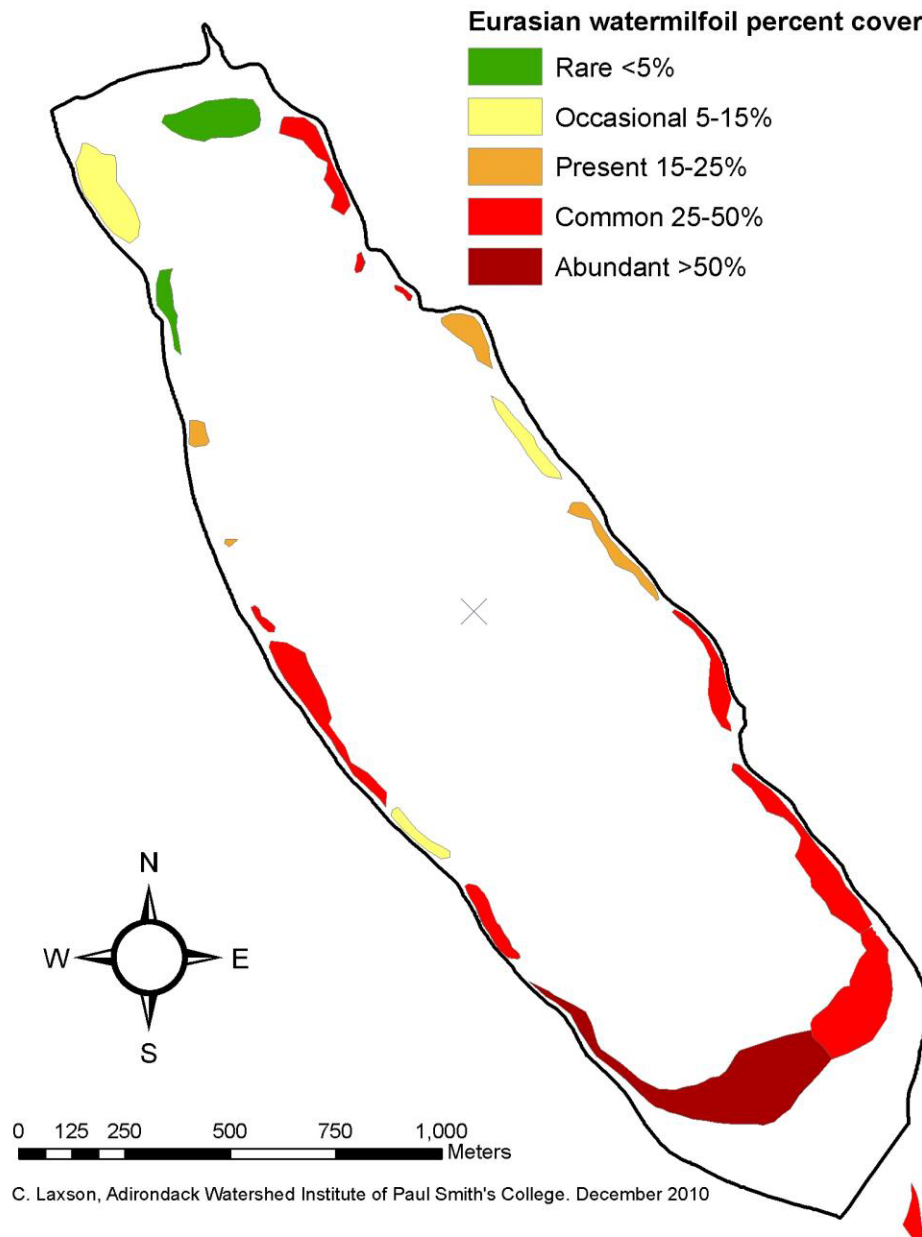

Aquatic Plant Survey, Lower Chateaugay Lake

Note: Surface survey conducted in September 2010.